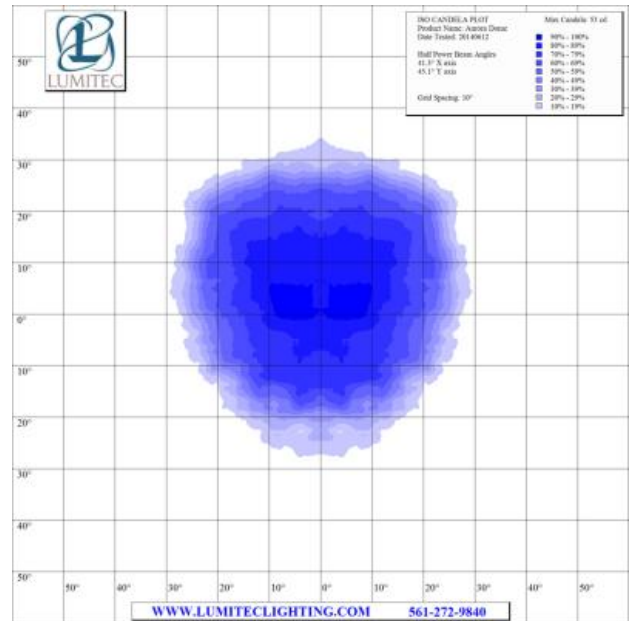

extreme environment lighting

Aurora

SKU: 101137

Color Output: White - Dimming\*

Finish: Polished Stainless Steel

Our customers told us they wanted a high quality LED replacement for the ubiquitous dome light. It had to be bright, with wide even light. They wanted a clean look, an intuitive and reliable switch, and a notable level of quality. We delivered, and then added IP67 immersion protection. We then raised the bar with multiple color output options and dimming. Lumitec's Aurora Dome Light stands apart.

- Voltage: 10 - 30vDc
- 12vDC Amps: 290mA
- 24vDC Amps: 160mA
- Correlated Color Temperature: 5000
- Color Rendering Index: 70+
- Rated Watts: 4
- Lumens (White): 180
- Operating Temp (°C): -35 to +55 C
- Operating Temp (°F): -31 to + 131 F
- IP67 Compliant
- Certified Ignition Protected

Dimensions: 4.00in (10.16cm) (W) x 4.00in (10.16cm) (H) x 0.73in (1.84cm) (D)

www.lumiteclighting.com | Phone: (561) 272-9840 | info@lumiteclighting.com

ISO LUX PLOT  
Product Name: Aurora Dome  
Date Tested: 20140612

Max Lux at 10': 5 lx

Target Distance: 10'  
Grid Spacing: 2'

- 90% - 100%
- 80% - 89%
- 70% - 79%
- 60% - 69%
- 50% - 59%
- 40% - 49%
- 30% - 39%
- 20% - 29%
- 10% - 19%