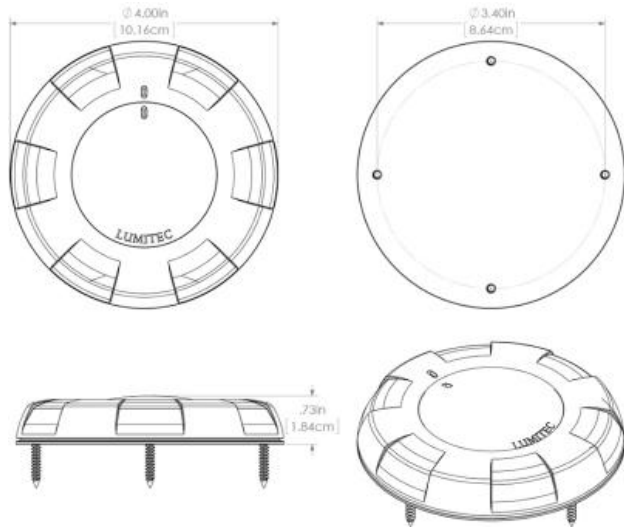

extreme environment lighting

Aurora

SKU: 101137

Color Output: White - Dimming\*

Finish: Polished Stainless Steel

Our customers told us they wanted a high quality LED replacement for the ubiquitous dome light. It had to be bright, with wide even light. They wanted a clean look, an intuitive and reliable switch, and a notable level of quality. We delivered, and then added IP67 immersion protection. We then raised the bar with multiple color output options and dimming. Lumitec's Aurora Dome Light stands apart.

Dimensions: 4.00in (10.16cm) (W) x 4.00in (10.16cm) (H) x 0.73in (1.84cm) (D)

www.lumiteclighting.com | Phone: (561) 272-9840 | info@lumiteclighting.com

ISO LUX PLOT  
Product Name: Aurora Dome  
Date Tested: 20140612

Max Lux at 10': 5 lx

Target Distance: 10'  
Grid Spacing: 2'

- 90% - 100%
- 80% - 89%
- 70% - 79%
- 60% - 69%
- 50% - 59%
- 40% - 49%
- 30% - 39%
- 20% - 29%
- 10% - 19%