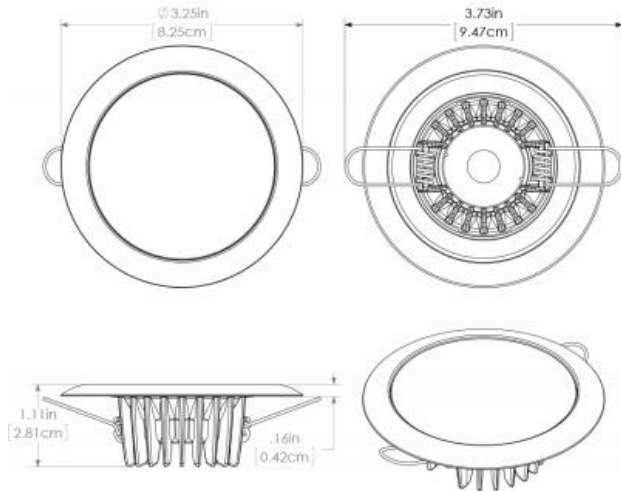

extreme environment lighting

Mirage

SKU: 113199

Color Output: Warm White Dimming

Finish: Glass

With multiple improvements for 2014, Lumitec's Mirage down lights remain the best performing down light on the market today. Utilizing the most efficient emitters commercially available, Mirage boasts incredible output and a profile that is among the slimmest in the industry. In field studies Mirage exceeded the output of 20 watt halogens.* Equally suited to elegant salons or no-nonsense T-tops. (*6 watt devices will exceed output of 20 watt halogens, 3 watt devices will exceed output of 10 watt halogens).

Dimensions: 2.50in (6.35cm) (W) x 2.50in (6.35cm) (H) x 1.11in (2.81cm) (D)

www.lumiteclighting.com | Phone: (561) 272-9840 | info@lumiteclighting.com

ISO LUX PLOT
Product Name: Mirage
Date Tested: 20140612

Max Lux at 10': 20 lx

Target Distance: 10'
Grid Spacing: 2'

- 90% - 100%
- 80% - 89%
- 70% - 79%
- 60% - 69%
- 50% - 59%
- 40% - 49%
- 30% - 39%
- 20% - 29%
- 10% - 19%