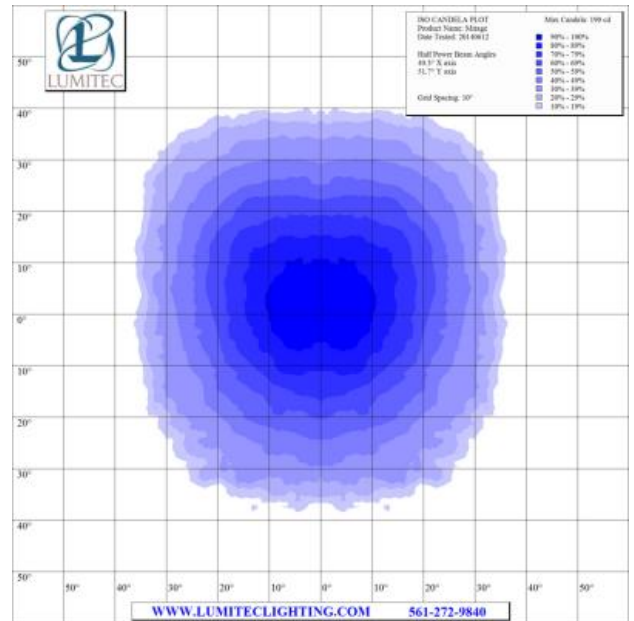

extreme environment lighting

Mirage

SKU: 113199

Color Output: Warm White Dimming

Finish: Glass

With multiple improvements for 2014, Lumitec's Mirage down lights remain the best performing down light on the market today. Utilizing the most efficient emitters commercially available, Mirage boasts incredible output and a profile that is among the slimmest in the industry. In field studies Mirage exceeded the output of 20 watt halogens.* Equally suited to elegant salons or no-nonsense T-tops. (*6 watt devices will exceed output of 20 watt halogens, 3 watt devices will exceed output of 10 watt halogens).

- Voltage: 10 - 30vDC
- 12vDC Amps: 500mA
- 24vDC Amps: 270mA
- Correlated Color Temperature: 3000
- Color Rendering Index: 90+
- Rated Watts: 6
- Lumens (White): 290
- Operating Temp (°C): -35 to +55 C
- Operating Temp (°F): -31 to + 131 F
- IP67 Compliant
- Certified Ignition Protected

Dimensions: 2.50in (6.35cm) (W) x 2.50in (6.35cm) (H) x 1.11in (2.81cm) (D)

www.lumiteclighting.com | Phone: (561) 272-9840 | info@lumiteclighting.com

ISO LUX PLOT
Product Name: Mirage
Date Tested: 20140612

Max Lux at 10': 20 lx

Target Distance: 10'
Grid Spacing: 2'

- 90% - 100%
- 80% - 89%
- 70% - 79%
- 60% - 69%
- 50% - 59%
- 40% - 49%
- 30% - 39%
- 20% - 29%
- 10% - 19%