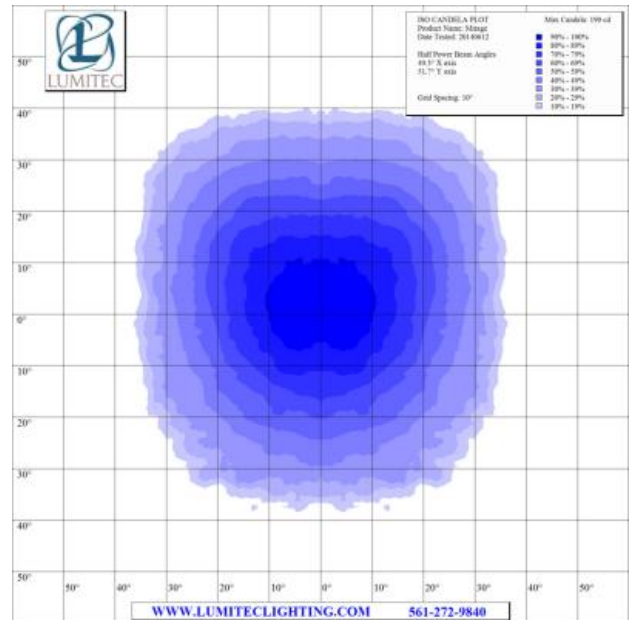

extreme environment lighting

Mirage

SKU: 113110

Color Output: White Dimming, Red Non Dimming, Blue Non Dimming, Purple Non Dimming
 Finish: Polished Stainless Steel

With multiple improvements for 2014, Lumitec's Mirage down lights remain the best performing down light on the market today. Utilizing the most efficient emitters commercially available, Mirage boasts incredible output and a profile that is among the slimmest in the industry. In field studies Mirage exceeded the output of 20 watt halogens.* Equally suited to elegant salons or no-nonsense T-tops. (*6 watt devices will exceed output of 20 watt halogens, 3 watt devices will exceed output of 10 watt halogens).

- Voltage: 10 - 30vDC
- 12vDC Amps: 490mA
- 24vDC Amps: 250mA
- Correlated Color Temperature: 5000
- Color Rendering Index: 70+
- Rated Watts: 6
- Lumens (White): 372
- Operating Temp (°C): -35 to +55 C
- Operating Temp (°F): -31 to + 131 F
- IP67 Compliant
- Certified Ignition Protected

Dimensions: 3.25in (8.25cm) (W) x 3.25in (8.25cm) (H) x 1.11in (2.81cm) (D)

www.lumiteclighting.com | Phone: (561) 272-9840 | info@lumiteclighting.com

ISO LUX PLOT
Product Name: Mirage
Date Tested: 20140612

Target Distance: 10'
Grid Spacing: 2'

Max Lux at 10': 20 lx

- 90% - 100%
- 80% - 89%
- 70% - 79%
- 60% - 69%
- 50% - 59%
- 40% - 49%
- 30% - 39%
- 20% - 29%
- 10% - 19%