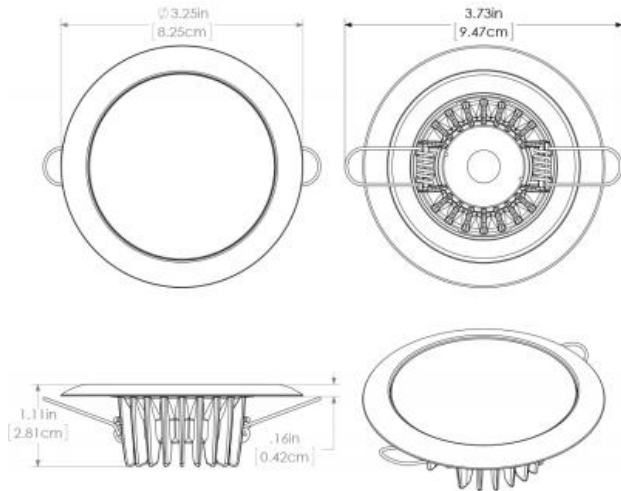

extreme environment lighting

Mirage

SKU: 113110

Color Output: White Dimming, Red Non Dimming, Blue Non Dimming, Purple Non Dimming
 Finish: Polished Stainless Steel

With multiple improvements for 2014, Lumitec's Mirage down lights remain the best performing down light on the market today. Utilizing the most efficient emitters commercially available, Mirage boasts incredible output and a profile that is among the slimmest in the industry. In field studies Mirage exceeded the output of 20 watt halogens.* Equally suited to elegant salons or no-nonsense T-tops. (*6 watt devices will exceed output of 20 watt halogens, 3 watt devices will exceed output of 10 watt halogens).

Dimensions: 3.25in (8.25cm) (W) x 3.25in (8.25cm) (H) x 1.11in (2.81cm) (D)

www.lumiteclighting.com | Phone: (561) 272-9840 | info@lumiteclighting.com

ISO LUX PLOT
Product Name: Mirage
Date Tested: 20140612

Target Distance: 10'
Grid Spacing: 2'

Max Lux at 10': 20 lx

- 90% - 100%
- 80% - 89%
- 70% - 79%
- 60% - 69%
- 50% - 59%
- 40% - 49%
- 30% - 39%
- 20% - 29%
- 10% - 19%