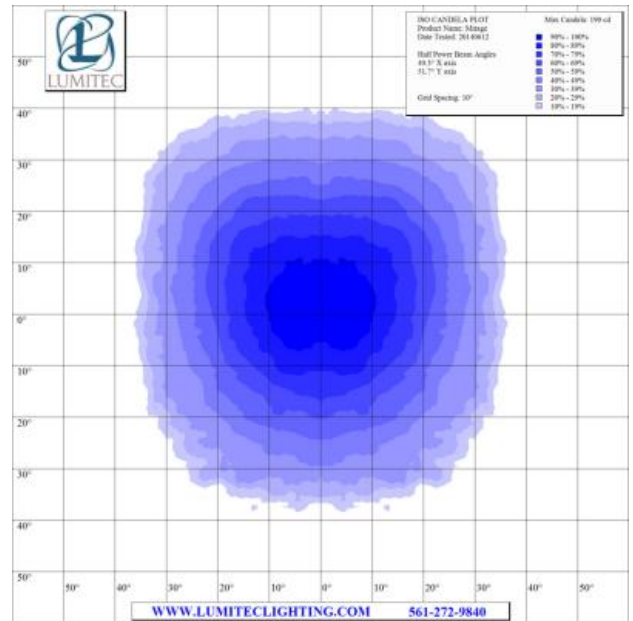

extreme environment lighting

Mirage

SKU: 113111

Color Output: White Dimming, Blue Dimming

Finish: Polished Stainless Steel

With multiple improvements for 2014, Lumitec's Mirage down lights remain the best performing down light on the market today. Utilizing the most efficient emitters commercially available, Mirage boasts incredible output and a profile that is among the slimmest in the industry. In field studies Mirage exceeded the output of 20 watt halogens.* Equally suited to elegant salons or no-nonsense T-tops. (*6 watt devices will exceed output of 20 watt halogens, 3 watt devices will exceed output of 10 watt halogens).

- Voltage: 10 - 30vDC
- 12vDC Amps: 490mA
- 24vDC Amps: 250mA
- Correlated Color Temperature: 5000
- Color Rendering Index: 70+
- Rated Watts: 6
- Lumens (White): 372
- Operating Temp (°C): -35 to +55 C
- Operating Temp (°F): -31 to + 131 F
- IP67 Compliant
- Certified Ignition Protected

Dimensions: 3.25in (8.25cm) (W) x 3.25in (8.25cm) (H) x 1.11in (2.81cm) (D)

www.lumiteclighting.com | Phone: (561) 272-9840 | info@lumiteclighting.com

ISO LUX PLOT
Product Name: Mirage
Date Tested: 20140612

Max Lux at 10': 20 lx

Target Distance: 10'
Grid Spacing: 2'

- 90% - 100%
- 80% - 89%
- 70% - 79%
- 60% - 69%
- 50% - 59%
- 40% - 49%
- 30% - 39%
- 20% - 29%
- 10% - 19%