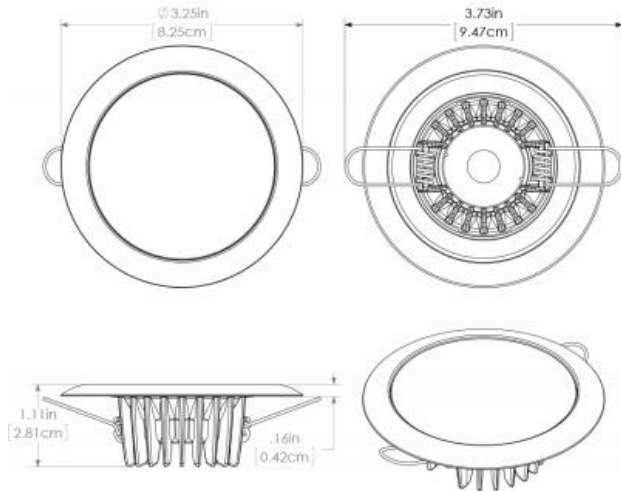

extreme environment lighting

Mirage

SKU: 113111

Color Output: White Dimming, Blue Dimming

Finish: Polished Stainless Steel

With multiple improvements for 2014, Lumitec's Mirage down lights remain the best performing down light on the market today. Utilizing the most efficient emitters commercially available, Mirage boasts incredible output and a profile that is among the slimmest in the industry. In field studies Mirage exceeded the output of 20 watt halogens.* Equally suited to elegant salons or no-nonsense T-tops. (*6 watt devices will exceed output of 20 watt halogens, 3 watt devices will exceed output of 10 watt halogens).

Dimensions: 3.25in (8.25cm) (W) x 3.25in (8.25cm) (H) x 1.11in (2.81cm) (D)

www.lumiteclighting.com | Phone: (561) 272-9840 | info@lumiteclighting.com

ISO LUX PLOT
Product Name: Mirage
Date Tested: 20140612

Max Lux at 10': 20 lx

Target Distance: 10'
Grid Spacing: 2'

- 90% - 100%
- 80% - 89%
- 70% - 79%
- 60% - 69%
- 50% - 59%
- 40% - 49%
- 30% - 39%
- 20% - 29%
- 10% - 19%