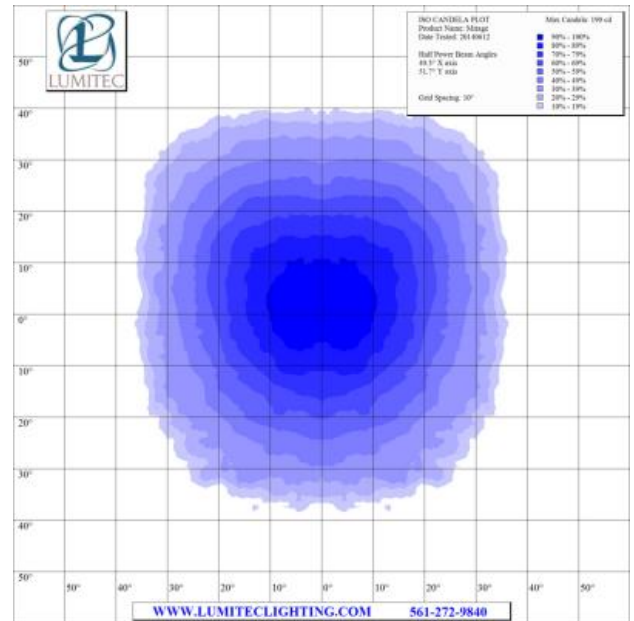

extreme environment lighting

Mirage

SKU: 113112

Color Output: White Dimming, Red Dimming

Finish: Polished Stainless Steel

With multiple improvements for 2014, Lumitec's Mirage down lights remain the best performing down light on the market today. Utilizing the most efficient emitters commercially available, Mirage boasts incredible output and a profile that is among the slimmest in the industry. In field studies Mirage exceeded the output of 20 watt halogens.* Equally suited to elegant salons or no-nonsense T-tops. (*6 watt devices will exceed output of 20 watt halogens, 3 watt devices will exceed output of 10 watt halogens).

- Voltage: 10 - 30vDC
- 12vDC Amps: 490mA
- 24vDC Amps: 250mA
- Correlated Color Temperature: 5000
- Color Rendering Index: 70+
- Rated Watts: 6
- Lumens (White): 372
- Operating Temp (°C): -35 to +55 C
- Operating Temp (°F): -31 to + 131 F
- IP67 Compliant
- Certified Ignition Protected

Dimensions: 3.25in (8.25cm) (W) x 3.25in (8.25cm) (H) x 1.11in (2.81cm) (D)

www.lumiteclighting.com | Phone: (561) 272-9840 | info@lumiteclighting.com

ISO LUX PLOT
Product Name: Mirage
Date Tested: 20140612

Max Lux at 10': 20 lx

Target Distance: 10'
Grid Spacing: 2'

- 90% - 100%
- 80% - 89%
- 70% - 79%
- 60% - 69%
- 50% - 59%
- 40% - 49%
- 30% - 39%
- 20% - 29%
- 10% - 19%