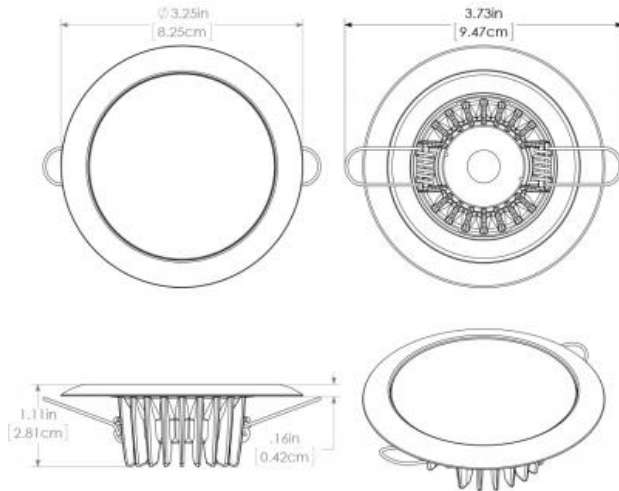

extreme environment lighting

Mirage

SKU: 113112

Color Output: White Dimming, Red Dimming

Finish: Polished Stainless Steel

With multiple improvements for 2014, Lumitec's Mirage down lights remain the best performing down light on the market today. Utilizing the most efficient emitters commercially available, Mirage boasts incredible output and a profile that is among the slimmest in the industry. In field studies Mirage exceeded the output of 20 watt halogens.* Equally suited to elegant salons or no-nonsense T-tops. (*6 watt devices will exceed output of 20 watt halogens, 3 watt devices will exceed output of 10 watt halogens).

Dimensions: 3.25in (8.25cm) (W) x 3.25in (8.25cm) (H) x 1.11in (2.81cm) (D)

www.lumiteclighting.com | Phone: (561) 272-9840 | info@lumiteclighting.com

ISO LUX PLOT
Product Name: Mirage
Date Tested: 20140612

Max Lux at 10': 20 lx

Target Distance: 10'
Grid Spacing: 2'

- 90% - 100%
- 80% - 89%
- 70% - 79%
- 60% - 69%
- 50% - 59%
- 40% - 49%
- 30% - 39%
- 20% - 29%
- 10% - 19%