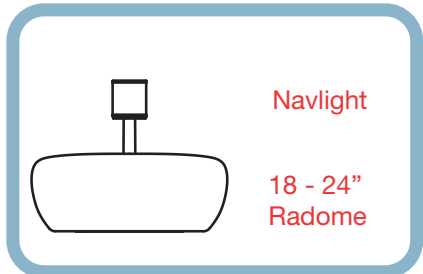

NEW PowerTower

5 Part Numbers

Height: 150mm/6"

APT - 150 - 01

OR

Height: 250mm/ 10"

APT - 250 - 01

=