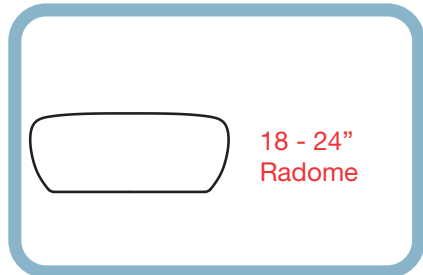

SCANSTRUT
designed for life at sea

NEW PowerTower

Integrated Cable Sealing

All Cables Hidden.

Features:

- No cables on view, all internally routed
- Radar cables routed via cable guide in centre of top plate
- Light and GPS cables routed via Lightbar mounting fixture

NEW PowerTower

5 Part Numbers

Height: 150mm/6"

APT - 150 - 01

OR

Height: 250mm/ 10"

APT - 250 - 01

=