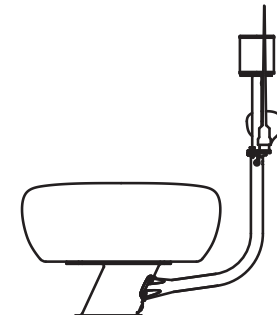

APT - 150 - 01 /
APT - 250 - 01

+

APT - LB - GPS2 - 01

=