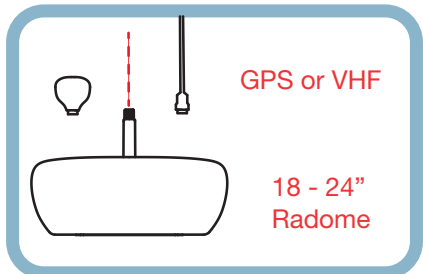

APT - 150 - 01 /
APT - 250 - 01

+

APT - LB - 01

=