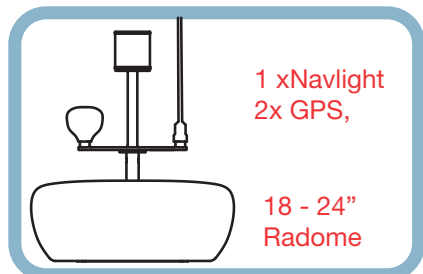

SCANSTRUT
designed for life at sea

NEW PowerTower

100% Watertight Installation

100% Watertight Installation; No Sealant Required

Features:

- Internally mounted Scanstrut DS-30 cable seal
- Marine sealant not required
- No need to cut cables or remove plugs
- Inserts included to fit cables from all major radomes

NEW PowerTower

5 Part Numbers

Height: 150mm/6"

APT - 150 - 01

OR

Height: 250mm/ 10"

APT - 250 - 01

=

APT - 150 - 01 /
APT - 250 - 01

+

APT - LB - 01

=

APT - 150 - 01 /
APT - 250 - 01

+

APT - GPS - 01

=

APT - 150 - 01 /
APT - 250 - 01

+

APT - LB - GPS2 - 01

=

NEW PowerTower

Sell Sheet

Part No.	Description	\$RRP (ex. VAT)
APT - 150 - 01	Aluminium PowerTower (150mm) for radomes	335.00
APT - 250 - 01	Aluminium PowerTower (250mm) for radomes	345.00
APT - GPS - 01	Central Antenna Bar (1" x 14 TPI thread)	125.00
APT - LB - 01	Central Lightbar	125.00
APT-LB-GPS2-01	Central Bar and Wing Plate for 2x Antenna + 1 x Navlight	240.00