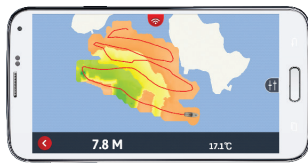

## FishHunter PRO KAYAK FISHING | BANK FISHING | ICE FISHING

The days of having to own a boat to get quality fishfinding sonar are over. With Lowrance® FishHunter Pro, anglers fishing from the bank, dock or pier will know where to cast every time, getting sonar data from a wireless, castable tri-frequency transducer designed for stationary fishing. Take FishHunter Pro anywhere you fish, cast it into the water and watch the sonar returns on the free FishHunter app. Know Where to Cast™ with FishHunter Pro.

### Key Features

- No internet or cellular connection required
- Reliable WiFi connection with the best range up to 160 ft. (55m)
- Unique buoy-like design difficult to submerge, preserving WiFi connection
- Pick the best view for the way you fish from Fishing, Raw and Ice Fishing views
- Create custom Bathymetric (color contour) maps
- Integrated LED light for early morning/nighttime conditions
- Tri-Frequency transducer supporting 381kHz, 475kHz and 675kHz frequencies
- Free FishHunter App for IOS and Android devices