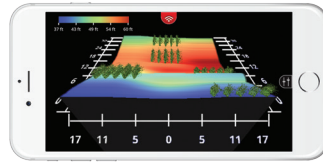

## CASTABLE WIRELESS TRANSDUCER

## FishHunter 3D

KAYAK FISHING | BANK FISHING | ICE FISHING

The days of having to own a boat to get quality fishfinding sonar are over. With Lowrance® FishHunter 3D, anglers fishing from the bank, dock or pier will know where to cast every time, getting 3D views from a wireless, castable transducer designed for stationary fishing. Take FishHunter 3D anywhere you fish, cast it into the water and watch the sonar returns on the free FishHunter app. Know Where to Cast™ with FishHunter 3D.

### Key Features

- No internet or cellular connection required
- Reliable WiFi connection with the best range up to 200 ft. (65m)
- Unique buoy-like design difficult to submerge, preserving WiFi connection
- Pick the best view for the way you fish from 3D Fishing, Directional Casting and Ice Fishing views
- Create custom Bathymetric (color contour) and Structure maps
- Integrated LED light for early morning/nighttime conditions
- Includes 5 Tri-Frequency transducers supporting 381kHz, 475kHz and 675kHz frequencies
- Free FishHunter App for IOS and Android devices