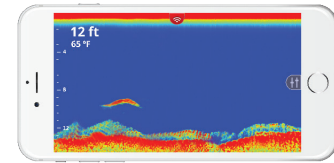

## FishHunter PRO KAYAK FISHING | BANK FISHING | ICE FISHING

The days of having to own a boat to get quality fishfinding sonar are over. With Lowrance® FishHunter Pro, anglers fishing from the bank, dock or pier will know where to cast every time, getting sonar data from a wireless, castable tri-frequency transducer designed for stationary fishing. Take FishHunter Pro anywhere you fish, cast it into the water and watch the sonar returns on the free FishHunter app. Know Where to Cast™ with FishHunter Pro.

### Key Features

- No internet or cellular connection required
- Reliable WiFi connection with the best range up to 160 ft. (55m)
- Unique buoy-like design difficult to submerge, preserving WiFi connection
- Pick the best view for the way you fish from Fishing, Raw and Ice Fishing views
- Create custom Bathymetric (color contour) maps
- Integrated LED light for early morning/nighttime conditions
- Tri-Frequency transducer supporting 381kHz, 475kHz and 675kHz frequencies
- Free FishHunter App for IOS and Android devices

### Key Features

- No internet or cellular connection required
- Reliable WiFi connection with the best range up to 200 ft. (65m)
- Unique buoy-like design difficult to submerge, preserving WiFi connection
- Pick the best view for the way you fish from 3D Fishing, Directional Casting and Ice Fishing views
- Create custom Bathymetric (color contour) and Structure maps
- Integrated LED light for early morning/nighttime conditions
- Includes 5 Tri-Frequency transducers supporting 381kHz, 475kHz and 675kHz frequencies
- Free FishHunter App for IOS and Android devices