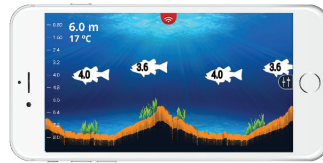

## FishHunter PRO KAYAK FISHING | BANK FISHING | ICE FISHING

The days of having to own a boat to get quality fishfinding sonar are over. With Lowrance® FishHunter Pro, anglers fishing from the bank, dock or pier will know where to cast every time, getting sonar data from a wireless, castable tri-frequency transducer designed for stationary fishing. Take FishHunter Pro anywhere you fish, cast it into the water and watch the sonar returns on the free FishHunter app. Know Where to Cast™ with FishHunter Pro.

### Key Features

- No internet or cellular connection required
- Reliable WiFi connection with the best range up to 160 ft. (55m)
- Unique buoy-like design difficult to submerge, preserving WiFi connection
- Pick the best view for the way you fish from Fishing, Raw and Ice Fishing views
- Create custom Bathymetric (color contour) maps
- Integrated LED light for early morning/nighttime conditions
- Tri-Frequency transducer supporting 381kHz, 475kHz and 675kHz frequencies
- Free FishHunter App for IOS and Android devices

### Key Features

- No internet or cellular connection required
- Reliable WiFi connection with the best range up to 200 ft. (65m)
- Unique buoy-like design difficult to submerge, preserving WiFi connection
- Pick the best view for the way you fish from 3D Fishing, Directional Casting and Ice Fishing views
- Create custom Bathymetric (color contour) and Structure maps
- Integrated LED light for early morning/nighttime conditions
- Includes 5 Tri-Frequency transducers supporting 381kHz, 475kHz and 675kHz frequencies
- Free FishHunter App for IOS and Android devices