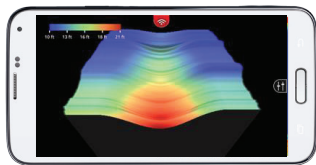

## CASTABLE WIRELESS TRANSDUCER

## FishHunter 3D

KAYAK FISHING | BANK FISHING | ICE FISHING

The days of having to own a boat to get quality fishfinding sonar are over. With Lowrance® FishHunter 3D, anglers fishing from the bank, dock or pier will know where to cast every time, getting 3D views from a wireless, castable transducer designed for stationary fishing. Take FishHunter 3D anywhere you fish, cast it into the water and watch the sonar returns on the free FishHunter app. Know Where to Cast™ with FishHunter 3D.

### Key Features

- No internet or cellular connection required
- Reliable WiFi connection with the best range up to 200 ft. (65m)
- Unique buoy-like design difficult to submerge, preserving WiFi connection
- Pick the best view for the way you fish from 3D Fishing, Directional Casting and Ice Fishing views
- Create custom Bathymetric (color contour) and Structure maps
- Integrated LED light for early morning/nighttime conditions
- Includes 5 Tri-Frequency transducers supporting 381kHz, 475kHz and 675kHz frequencies
- Free FishHunter App for IOS and Android devices