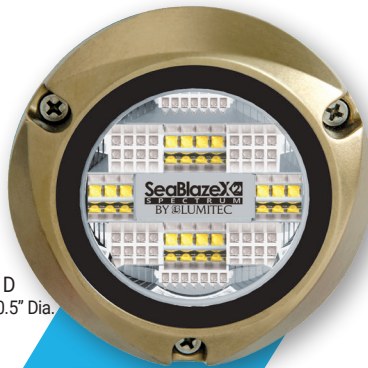

SeaBlazeX2

LED Underwater Light

10
YEARS
EST. 2007

NEW FOR 2018

- 5000+ TRUE Lumens Output
- Highest "Lumens per dollar" value on the market
- Available in Dual & Spectrum Color
- Naval Grade Bronze Housing
- More lumens for lower price than all the compatible Competition

SeaBlazeX2

SPECTRUM
COLOR

SeaBlazeX2 Underwater Light

The bar has been raised once again!

As competitors have struggled to catch up to the performance and value of our phenomenally successful SeaBlazeX, Lumitec has pushed ever farther ahead. Introducing SeaBlazeX2. Available in dual-color or full-color Spectrum output, SeaBlazeX2 delivers the exceptional performance, quality, and value of the industry-leading SeaBlazeX, with 60% greater output.

The dual-color SeaBlazeX2 offers white, blue color options and an internally synchronized white/blue cross fade mode, while SeaBlazeX2 SPECTRUM delivers a nearly limitless palette of intense, rich, vivid colors with a relaxing color cycle mode. Both versions deliver more than 5,000 TRUE integrating-sphere measured lumens, surface mount, no external drivers, and a pedigree of reliability recognized the world over. The bar has been raised once again.

3.85" Dia. X 0.71" D
Mounting Hole Size: 0.5" Dia.

Lumitec SeaBlazeX2 to OceanLED Sport Series Comparison

SeaBlazeX2

* Integrating sphere measured lumens (white) within 1 minute of initial startup.

SKU	COLOR OUTPUT	HOUSING	CRI	CCT	VOLTAGE	12VDC	24VDC	LUMENS*
101516	Dual Color White/Blue	Bronze	70+	6500	10-30vDC	5A	2.5A	5000*
101515	Spectrum Full-Color RGBW	Bronze	70+	6500	10-30vDC	5A	2.5A	5000*