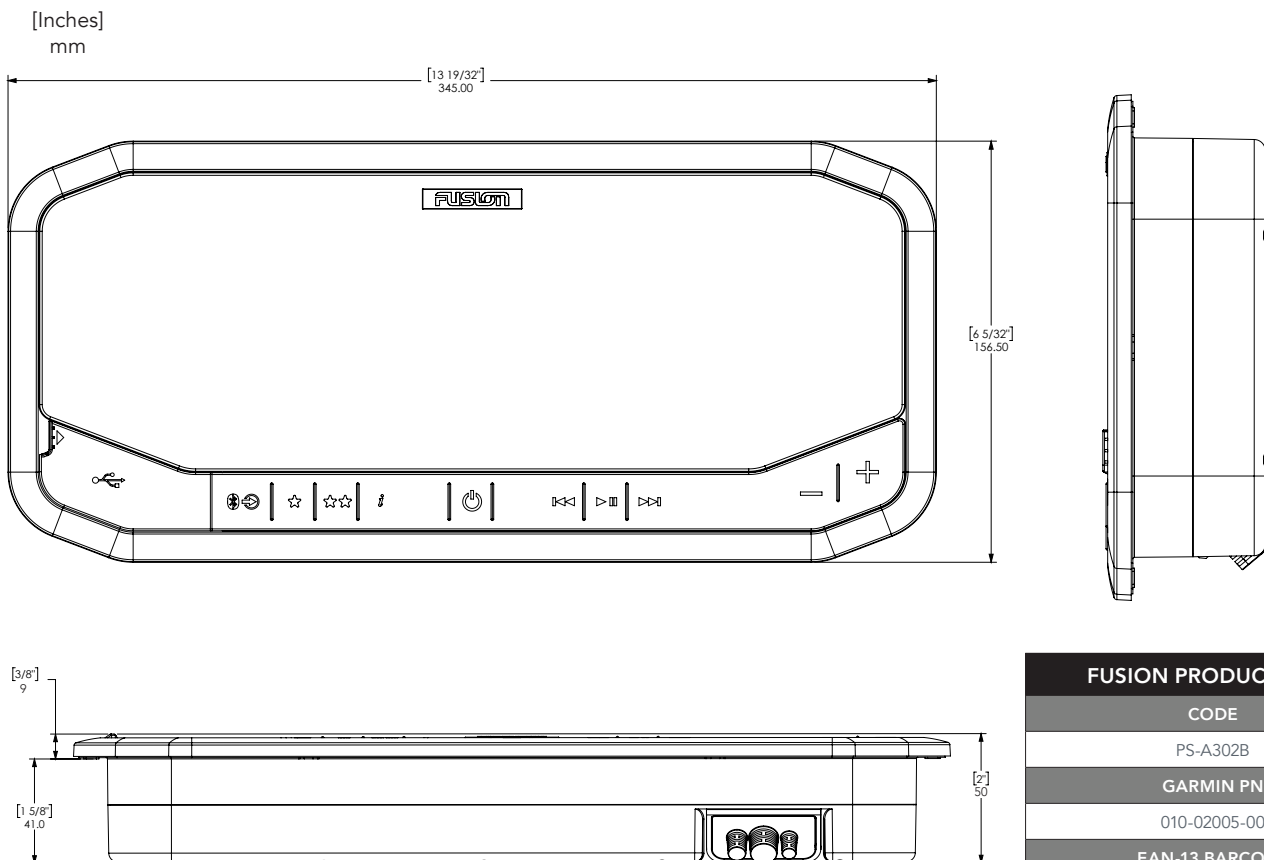

SIMPLE, VERSATILE & COST EFFECTIVE INSTALLATION

The Panel-Stereo is designed for easy installation with only 12 V dc power, ground and AM/FM antenna connections required. The Panel-Stereo has three mounting options available to create a professional finish for installation. The 43 mm (1.7in.) surface mounting spacer allows installation directly onto any flat surface with no mounting cut-out required, and its shallow depth allows for installation in a shallow wall cavity with either a flush or flat finish.

DIMENSIONS

FUSION PRODUCT INFO	
CODE	PS-A302B
GARMIN PN	010-02005-00
EAN-13 BARCODE	0753759197957
GIFT BOX DIMENSIONS	(W) 412mm [16 1/4"] (H) 112mm [4 7/16"] (D) 249mm [9 13/16"]