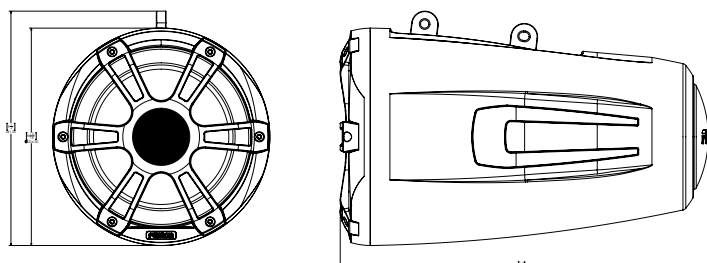

ACCESSORIES

MOUNTING BRACKETS

Mounting brackets and inserts can be purchased to mount your 8.8" Signature Series wake tower speakers on to the majority of towers, with either fixed or swivel mounts available. Inserts can be used to fit a wide range of tube diameters.

The optional mounting brackets and inserts are available to suit: 63.5mm (2-1/2 in), ø 60.3mm (2 3/8 in), ø 57.2mm (2 1/4 in), ø 50.8mm (2 in), ø 48.3mm (1-29/32 in), ø 42.2mm (1-21/32 in), ø 33.4mm (1-5/16 in) sizes.

FUSION PRODUCT INFO

CODE	GARMIN PN	EAN-13 BARCODE
Not available	010-12831-00	0753759218829
Not available	010-12831-20	0753759218928
Not available	010-12831-90	0753759218843

GIFT BOX DIMENSIONS

Not available

SPECIFICATIONS

CONFIGURATION: Coaxial
RMS POWER RATING (WATTS): 130
PEAK POWER (WATTS): 330
TWEETER TYPE: Silk Dome
CONE MATERIAL: CURV
EFFICIENCY (1W/1M): 91db
FREQUENCY RESPONSE: 55Hz – 25kHz
IMPEDANCE: 4 Ohms

SPEAKER AND LED CABLE (WITHOUT TERMINAL): 610mm (2')
VOICE COIL DIAMETER: 1.5"
LED COLOR OPTIONS: White and Blue
LED SUPPLY VOLTAGE: From 10.8 to 16 Vdc
LED LOAD CURRENT AT 14.4VDC: 150mA
ENCLOSURE DIAMETER: 224mm (8-13/16")
ENCLOSURE DEPTH: 381mm (15")
HEIGHT INCL. MOUNTING CLAMP*: 241mm (9-1/2")

*Mounting clamps are required (sold separately).

DIMENSIONS

FUSION PRODUCT INFO

CODE	GARMIN PN	EAN-13 BARCODE
SG-FT88SPC	010-02082-00	753759212285
SG-FT88SPWC	010-02082-10	753759213114

GIFT BOX DIMENSIONS

(W) 615mm [24-3/16"] | (H) 440mm [17-5/16"] | (D) 296mm [11-5/8"]