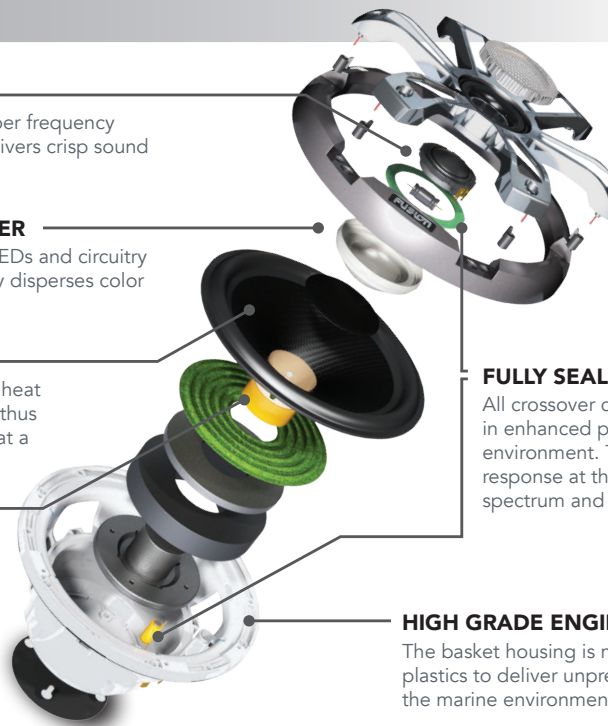

SIGNATURE SERIES 8.8" WAKE TOWER SPEAKERS

CODE	PEAK POWER
SG-FT88SPC	330 WATTS
SG-FT88SPWC	330 WATTS

WITH LED LIGHTING OPTIONS

KEY FEATURES

SILK DOME TWEETER

The silk dome tweeter creates a smooth upper frequency response and increased efficiency, which delivers crisp sound and clear highs.

DUAL-COLOR LED LIGHTING DIFFUSER

The LED diffuser cap not only protects the LEDs and circuitry from the harsh marine environment, it evenly disperses color for an unparalleled aesthetic feel.

CURV CONE TECHNOLOGY

CURV is a woven polypropylene composite, heat pressed to form a lighter yet stronger cone, thus producing unprecedented sound definition at a higher output.

LARGE DIAMETER VOICE COIL

Delivering an increase in real power and efficiency, the voice coil provides a sound exclusive to the Signature Series speakers.

SPEAKER AND LED CABLE (WITHOUT TERMINAL): 610mm (2')
VOICE COIL DIAMETER: 1.5"
LED COLOR OPTIONS: White and Blue
LED SUPPLY VOLTAGE: From 10.8 to 16 Vdc
LED LOAD CURRENT AT 14.4VDC: 150mA
ENCLOSURE DIAMETER: 224mm (8-13/16")
ENCLOSURE DEPTH: 381mm (15")
HEIGHT INCL. MOUNTING CLAMP*: 241mm (9-1/2")