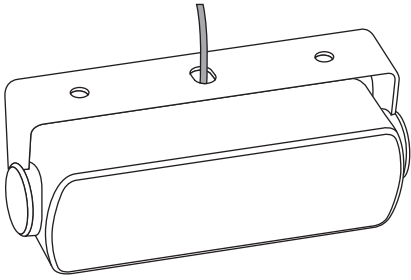

## ***INSTALLATION INSTRUCTIONS***

For Seaview Spreader LED Floodlight Kit:

***SP-LT-LED***

Refer to website for most up to  
date instructions and videos.

***WWW.SEAVIEWGLOBAL.COM***

x1

x1

x1