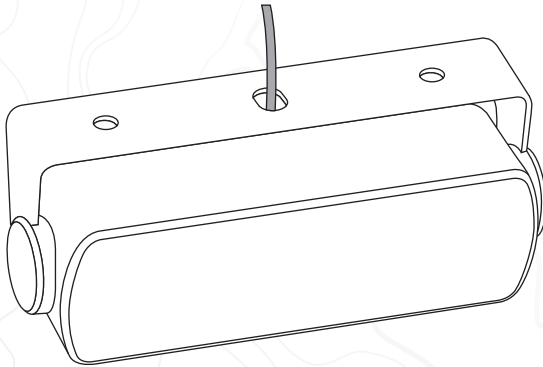

## ***INSTALLATION INSTRUCTIONS***

For Seaview Spreader LED Floodlight Kit:

***SP-LT-LED***

Refer to website for most up to  
date instructions and videos.

***WWW.SEAVIEWGLOBAL.COM***

x1

x1

x1