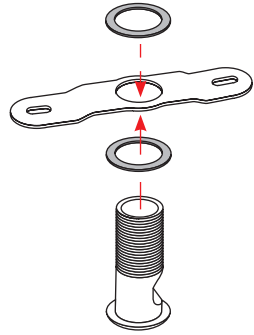

## ***INSTALLATION INSTRUCTIONS***

For Seaview Spreader LED Floodlight Kit:

***SP-LT-LED***

Refer to website for most up to  
date instructions and videos.

***WWW.SEAVIEWGLOBAL.COM***

x1

x1

x1

x2

x2

1

2

3

4

5

6

The background of the entire page is a light gray topographic map with white contour lines. The lines are irregular and wavy, representing elevation changes across a landscape. The map is centered and covers the entire area.