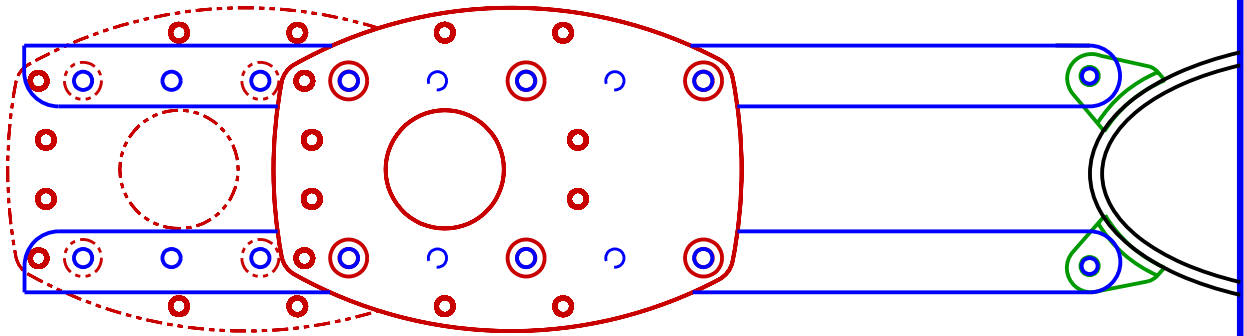

EDSON Corporation
 146 Duchaine Boulevard
 New Bedford, MA 02745-1292
 (508) 995-9711 Fax: (508) 995-5021

ALL MATERIAL IS 100% MARINE
 GRADE ALUMINUM POWDER
 COATED WHITE

HARDWARE KIT INCLUDED

ADJUSTABLE MAST MOUNT