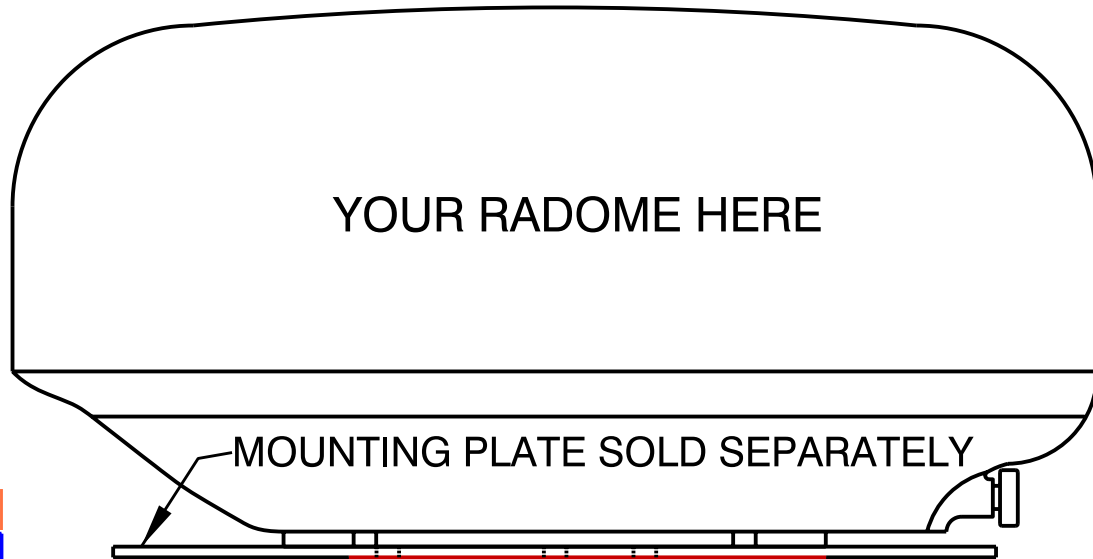

EDSON Corporation
 146 Duchaine Boulevard
 New Bedford, MA 02745-1292
 (508) 995-9711 Fax: (508) 995-5021

ALL MATERIAL IS 100% MARINE
 GRADE ALUMINUM POWDER
 COATED WHITE

HARDWARE KIT INCLUDED

ADJUSTABLE MAST MOUNT