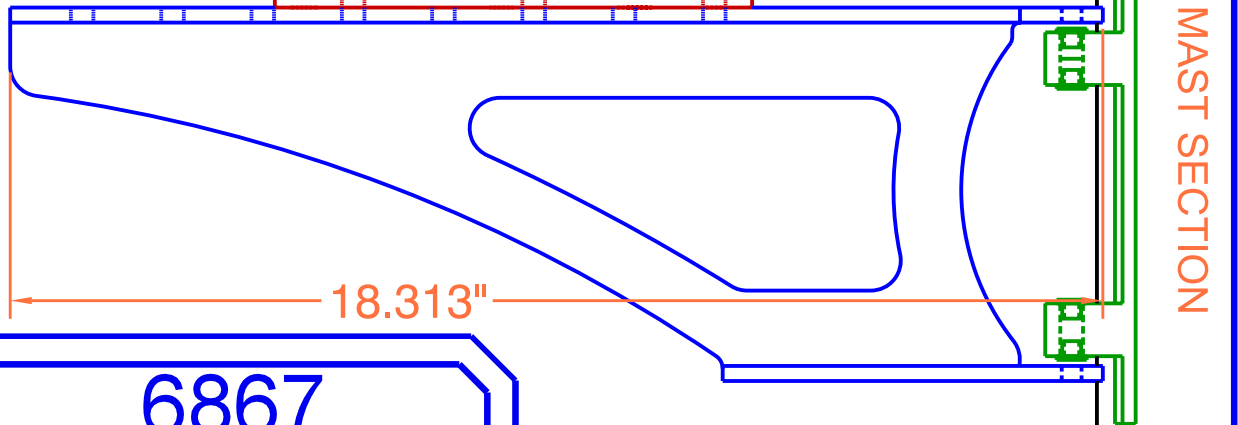

EDSON Corporation
 146 Duchaine Boulevard
 New Bedford, MA 02745-1292
 (508) 995-9711 Fax: (508) 995-5021

ALL MATERIAL IS 100% MARINE
 GRADE ALUMINUM POWDER
 COATED WHITE

HARDWARE KIT INCLUDED

ADJUSTABLE MAST MOUNT