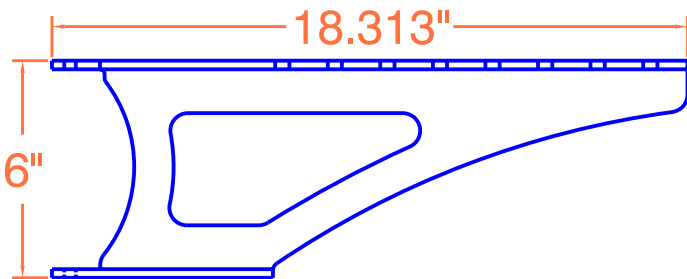

EDSON Corporation
 146 Duchaine Boulevard
 New Bedford, MA 02745-1292
 (508) 995-9711 Fax: (508) 995-5021

ALL MATERIAL IS 100% MARINE
 GRADE ALUMINUM POWDER
 COATED WHITE

HARDWARE KIT INCLUDED

ADJUSTABLE MAST MOUNT