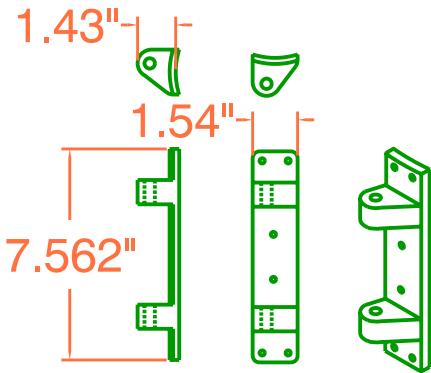

EDSON Corporation
 146 Duchaine Boulevard
 New Bedford, MA 02745-1292
 (508) 995-9711 Fax: (508) 995-5021

ALL MATERIAL IS 100% MARINE
 GRADE ALUMINUM POWDER
 COATED WHITE

HARDWARE KIT INCLUDED

ADJUSTABLE MAST MOUNT