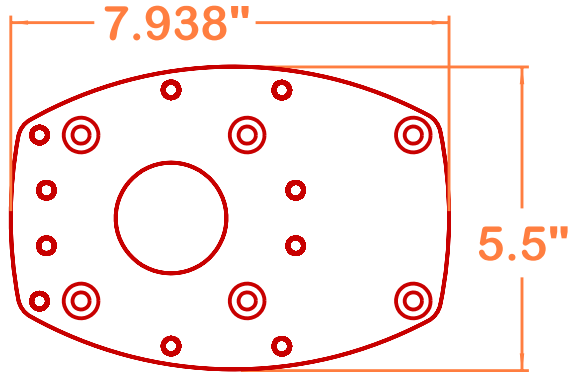

EDSON Corporation
 146 Duchaine Boulevard
 New Bedford, MA 02745-1292
 (508) 995-9711 Fax: (508) 995-5021

ALL MATERIAL IS 100% MARINE
 GRADE ALUMINUM POWDER
 COATED WHITE

HARDWARE KIT INCLUDED

ADJUSTABLE MAST MOUNT