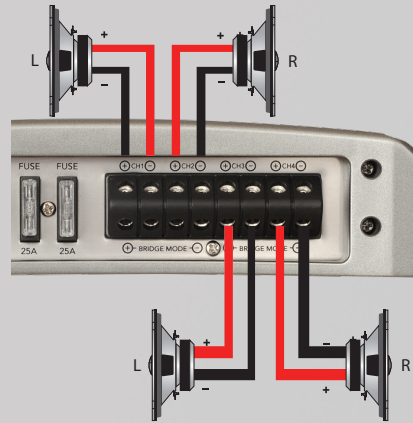

CONFORMAL COATED CIRCUITRY

Provides added protection from salt air and moisture to ensure maximum product life.

RCA LINE OUT

A pass through RCA output enables linking of multiple amplifiers for enhanced system performance

FOR MORE INFORMATION VISIT FUSIONENTERTAINMENT.COM

RECOMMENDED AMPLIFIER CONFIGURATION

3 CHANNEL INSTALLATION

Adding a subwoofer to your audio entertainment system is a great way to add low frequency bass definition to any vessel. Incorporated with a pair of marine speakers extends a well rounded entertainment experience to a current or new zone onboard your vessel.

4 CHANNEL INSTALLATION

Amplifying two pairs of speakers increases the output capabilities of the stereo, allowing for higher output and a more defined audio system.

RECOMMENDED FUSION UP-SELL

FULL RANGE MARINE SPEAKERS