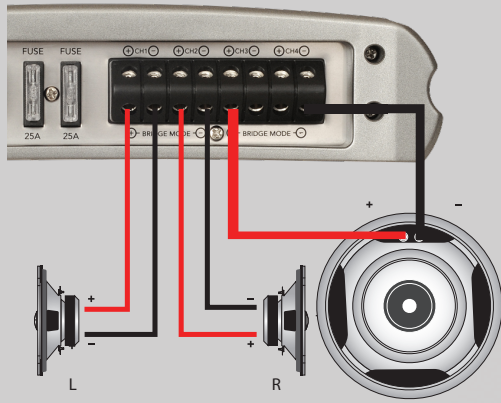

CONFORMAL COATED CIRCUITRY

Provides added protection from salt air and moisture to ensure maximum product life.

RCA LINE OUT

A pass through RCA output enables linking of multiple amplifiers for enhanced system performance

FUSION PRODUCT INFO

	Garmin PN	EAN-13 Barcode
MS-AM504	010-01500-00	0753759139254

GIFT BOX DIMENSIONS

MS-AM504	(W) 270 [10-5/8"] (H) 95mm [3-3/4"] (L) 449mm [17-11/16"]
----------	---

LP VARIABLE CROSSOVER	40Hz - 160Hz @ 18dB/octave
HP VARIABLE CROSSOVER	40Hz - 600Hz @ 18dB/octave
VARIABLE BASS BOOST	0 - + 18dB @ 45Hz
VARIABLE SUBSONIC FILTER	20Hz - 55Hz @ 18dB/octave
INPUT IMPEDANCE	20kΩ
DAMPING FACTOR	>200
T.H.D	0.05%
FUSE RATINGS	2 x 25A

FOR MORE INFORMATION VISIT FUSIONENTERTAINMENT.COM

RECOMMENDED AMPLIFIER CONFIGURATION

3 CHANNEL INSTALLATION

Adding a subwoofer to your audio entertainment system is a great way to add low frequency bass definition to any vessel. Incorporated with a pair of marine speakers extends a well rounded entertainment experience to a current or new zone onboard your vessel.

4 CHANNEL INSTALLATION

Amplifying two pairs of speakers increases the output capabilities of the stereo, allowing for higher output and a more defined audio system.

RECOMMENDED FUSION UP-SELL

FULL RANGE MARINE SPEAKERS